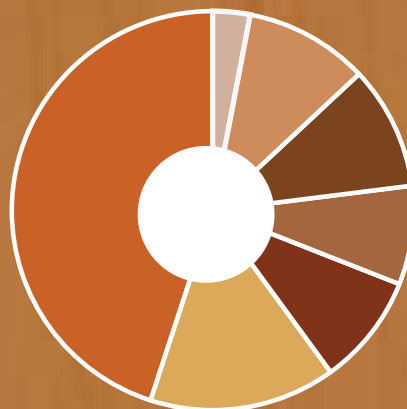

VISITOR BY PROFILE : STATISTICAL ANALYSIS OF LAST EDITION (2017)

MANUFACTURERS	45%
EXPORTERS	15%
ARCHITECTS	9%
CARPENTERS	8%

7.22%	BUILDERS
6.91%	HOSPITALITY
5.33%	Others

INTERESTING SIDELINES OF BANGLADESH WOOD SHOW 2018